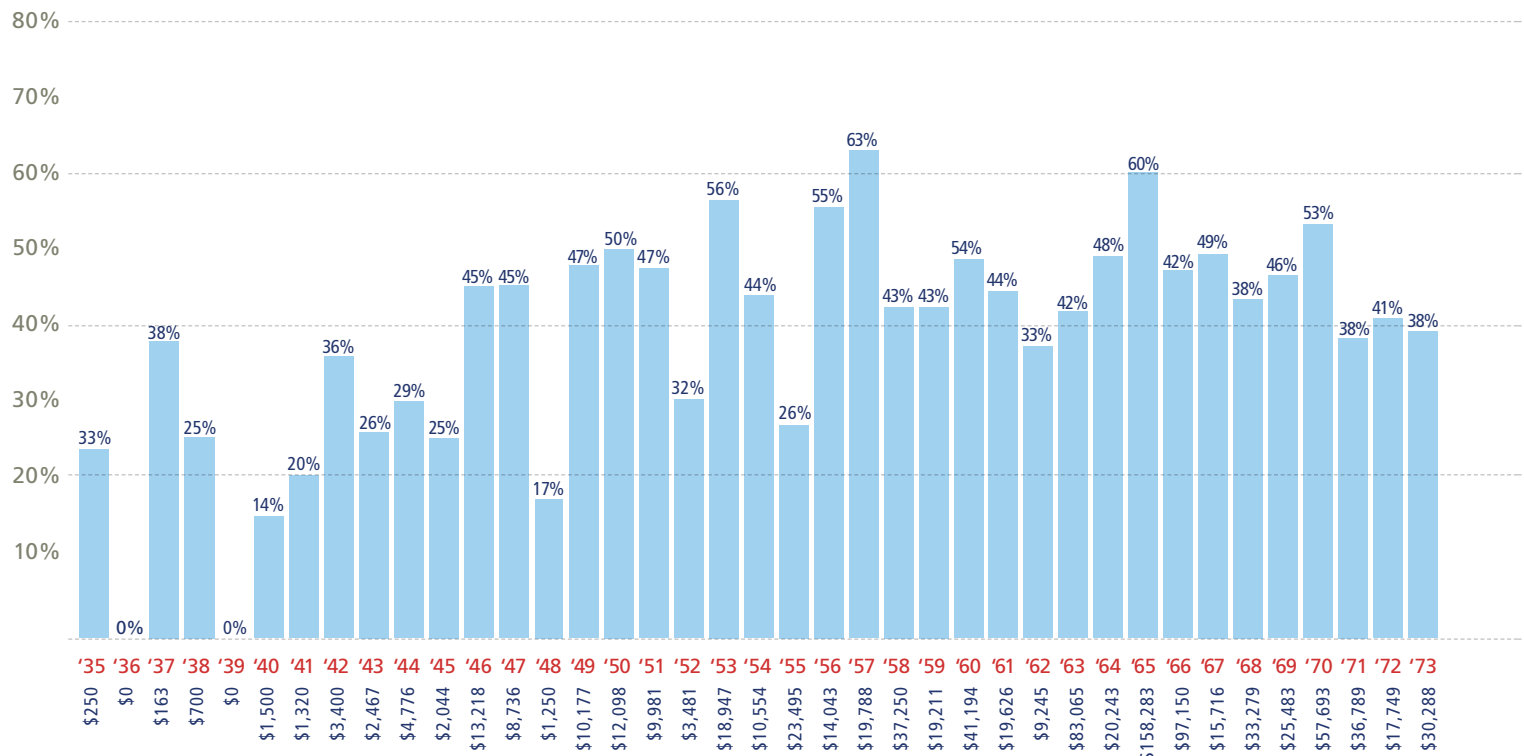

ALUMNAE PARTICIPATION