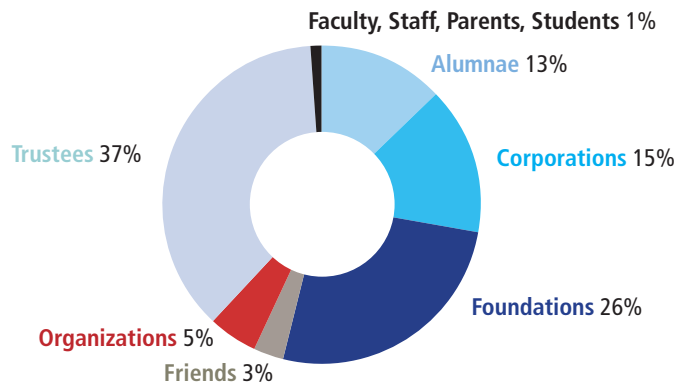

DONORS BY CATEGORY

TOP TEN WOMEN'S COLLEGES PARTICIPATION

Average of 2013 and 2014 alumnae participation, U.S. News & World Report (most recent available)