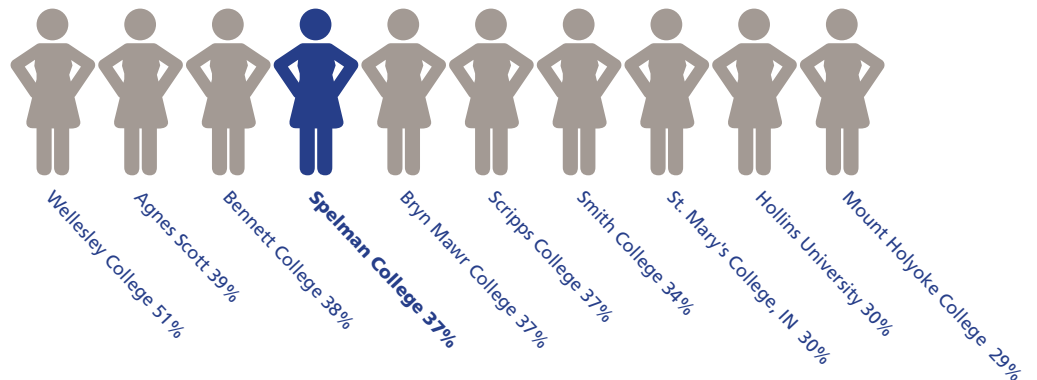

ALUMNAE PARTICIPATION

DONORS BY CATEGORY

TOP TEN WOMEN'S COLLEGES PARTICIPATION

Average of 2013 and 2014 alumnae participation, U.S. News & World Report (most recent available)