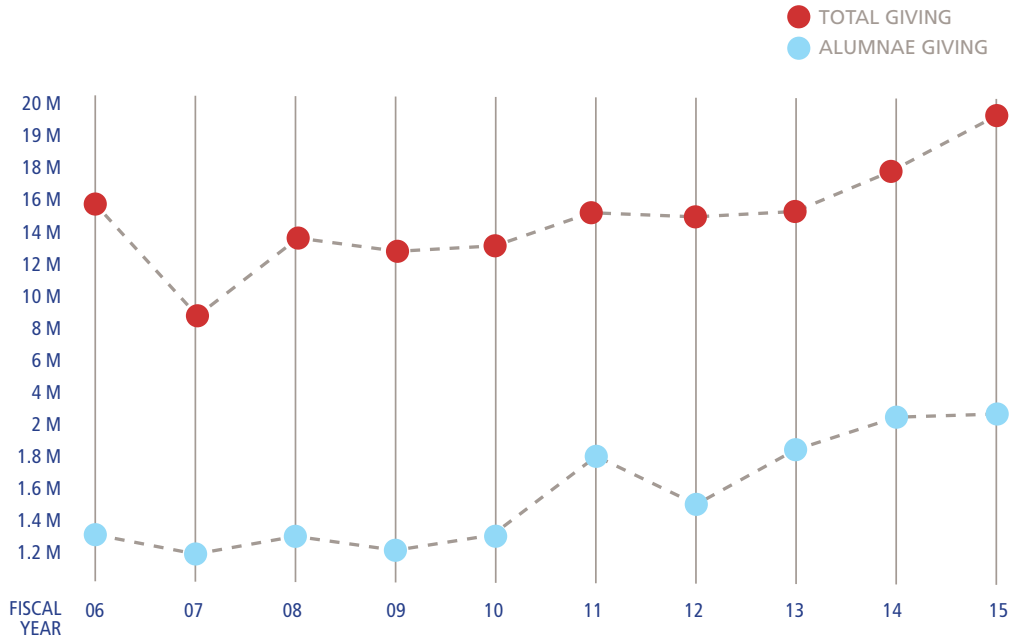

GIVING OVER TEN YEARS