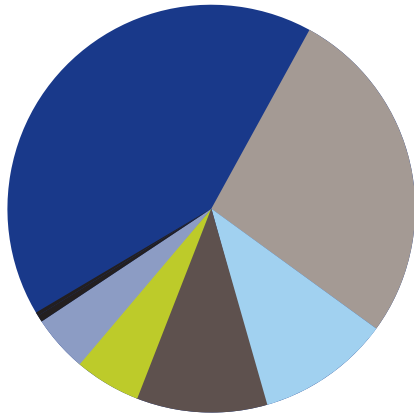

45%

of young alumnae
have contributed
to the Annual Fund

48%

of the Class of 2010
participated

63%

of the Class of 2011
participated

Fundraising Highlights

2011 DONOR CATEGORY HONOR ROLL