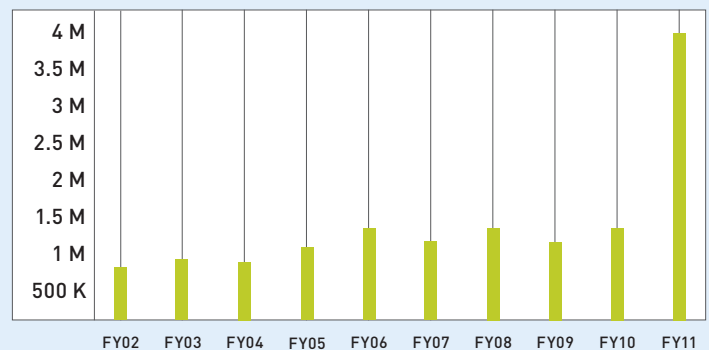

TOTAL ALUMNAE GIVING OVER 10 YEARS