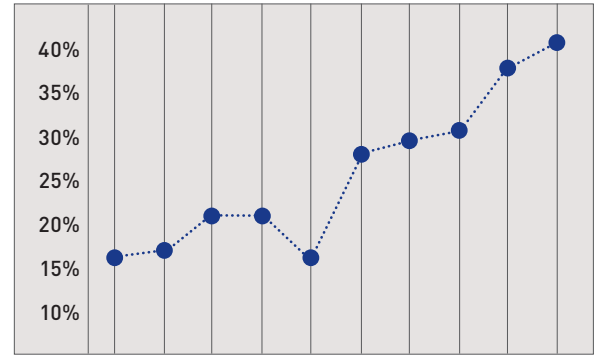

ALUMNAE PARTICIPATION

FY02 FY03 FY04 FY05 FY06 FY07 FY08 FY09 FY10 FY11