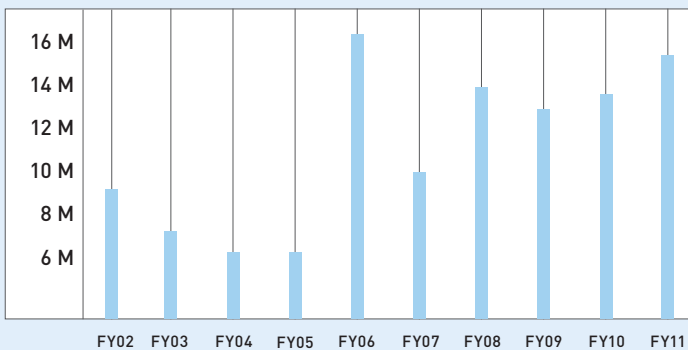

TOTAL GIVING OVER 10 YEARS